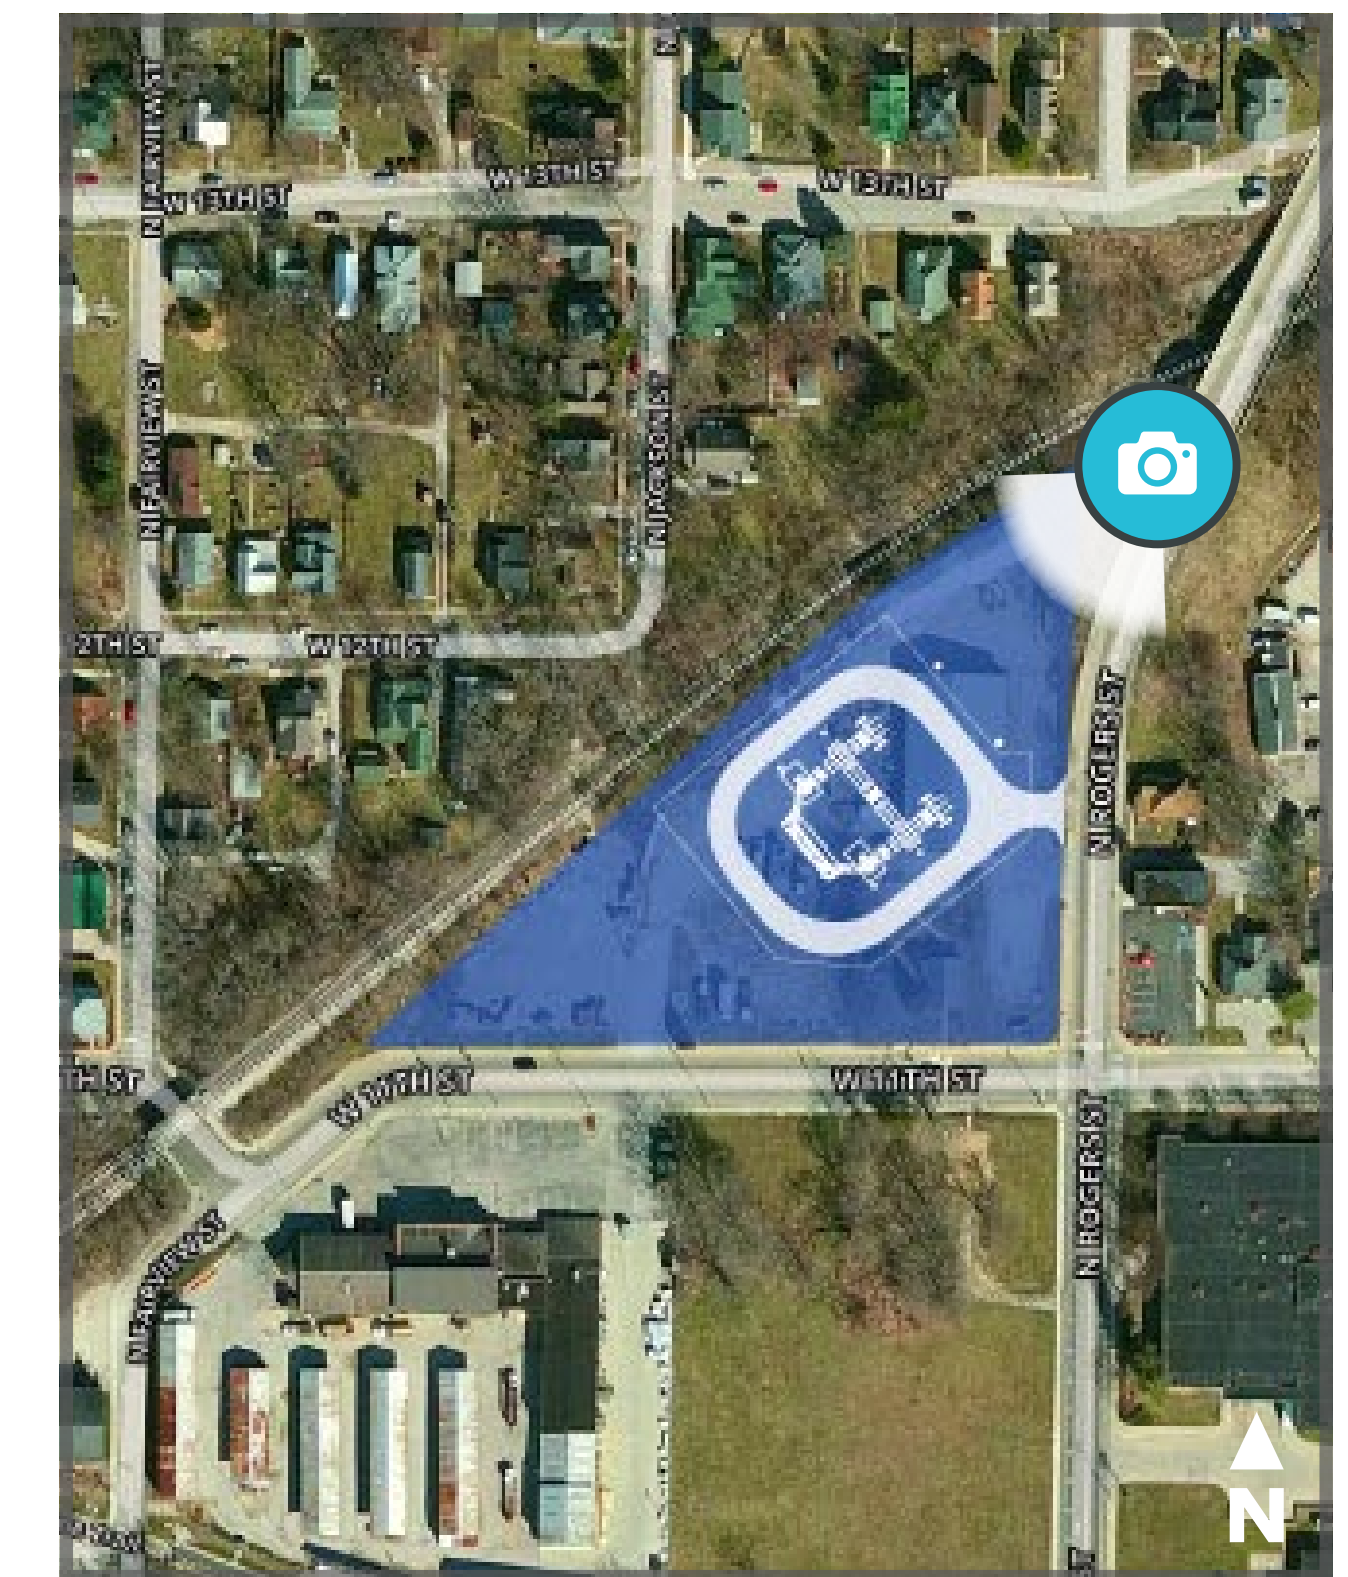

PHOTO SIMULATION VIEWPOINT 1

DATE: 3/8/2016

TIME: 8:48 AM

LOOKING: Southwest

EXISTING CONDITIONS

PROPOSED CONDITIONS

LEGEND :

 Proposed Substation

 Photo Location

BLOOMINGTON SUBSTATION PROJECT

Photo simulations are for discussion purposes only. Final design may change pending public and regulatory review.