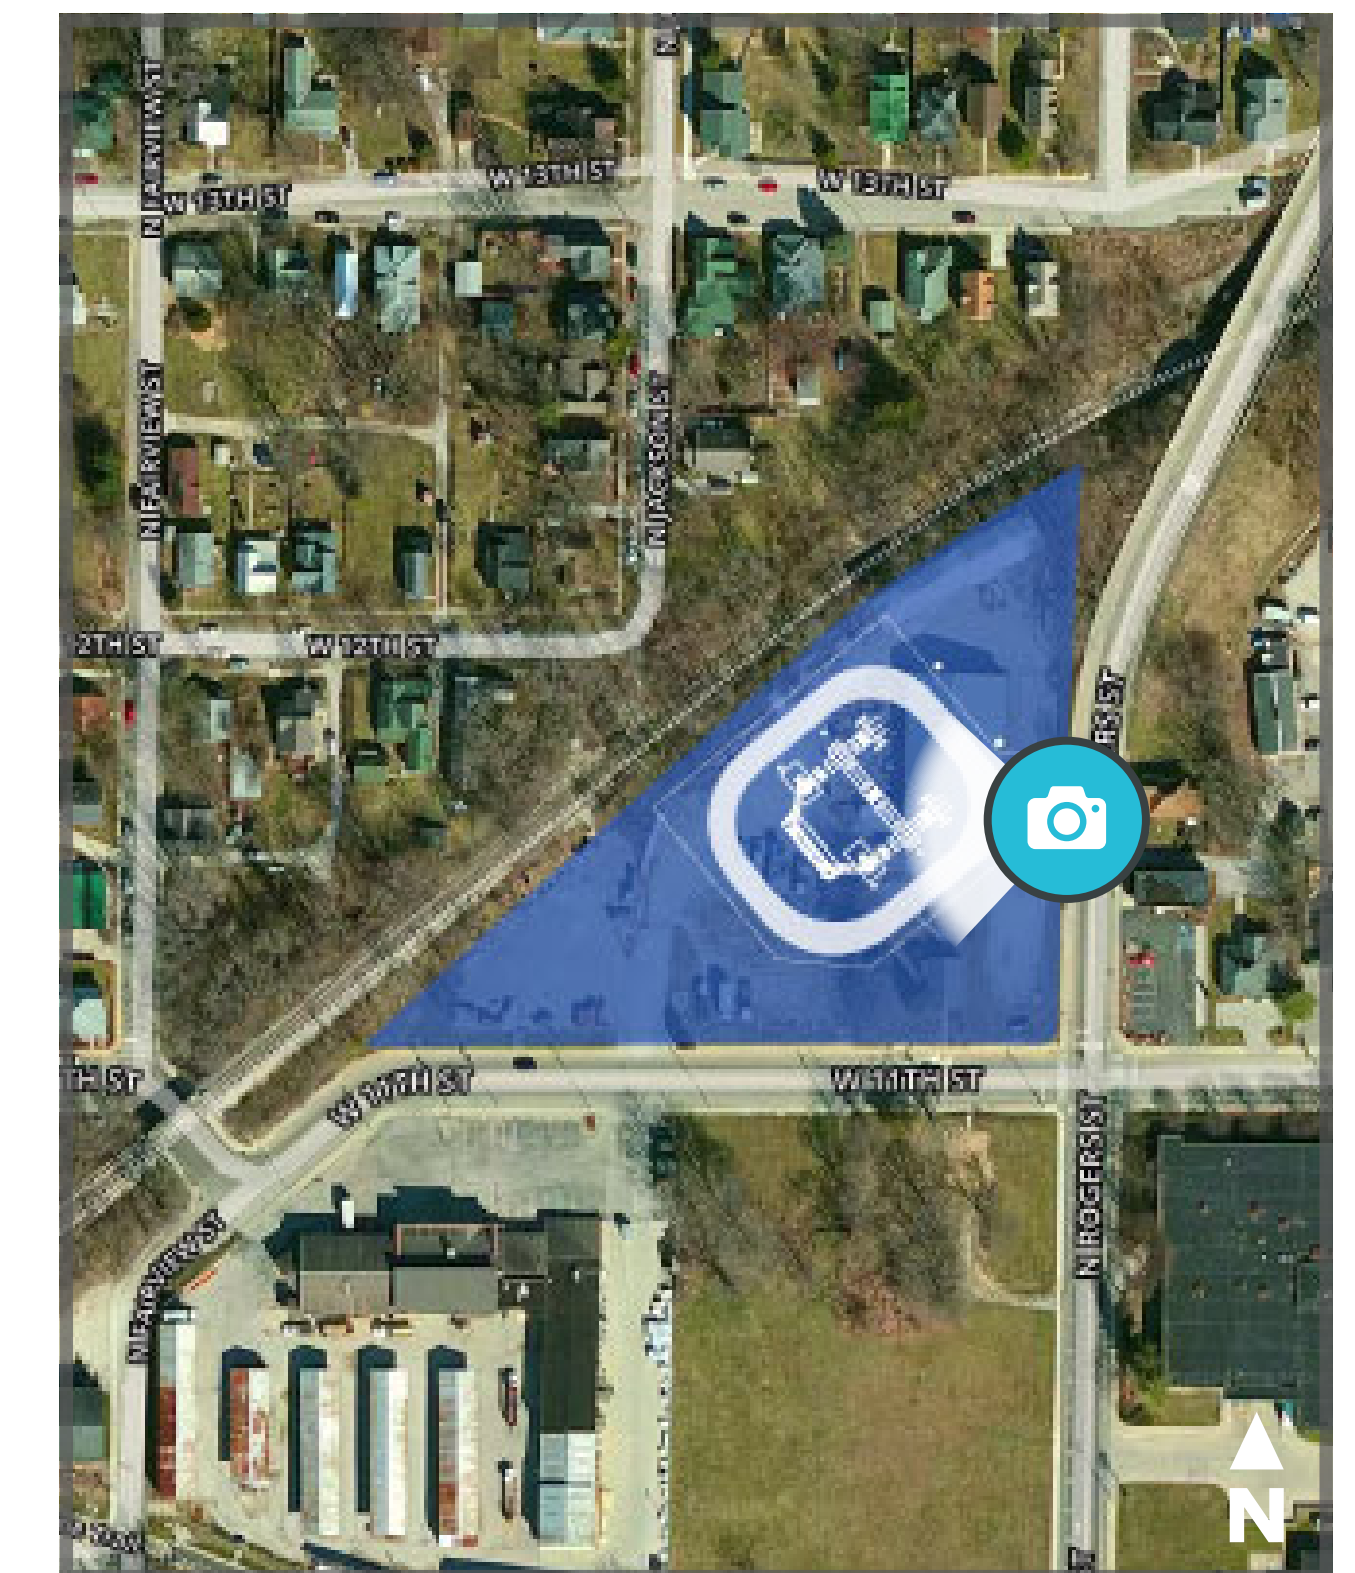

PHOTO SIMULATION VIEWPOINT 2

DATE: 3/8/2016

TIME: 9:05 AM

LOOKING: West

EXISTING CONDITIONS

PROPOSED CONDITIONS

Photo simulations are for discussion purposes only. Final design may change pending public and regulatory review.

LEGEND :

-  Proposed Substation
-  Photo Location

BLOOMINGTON SUBSTATION PROJECT