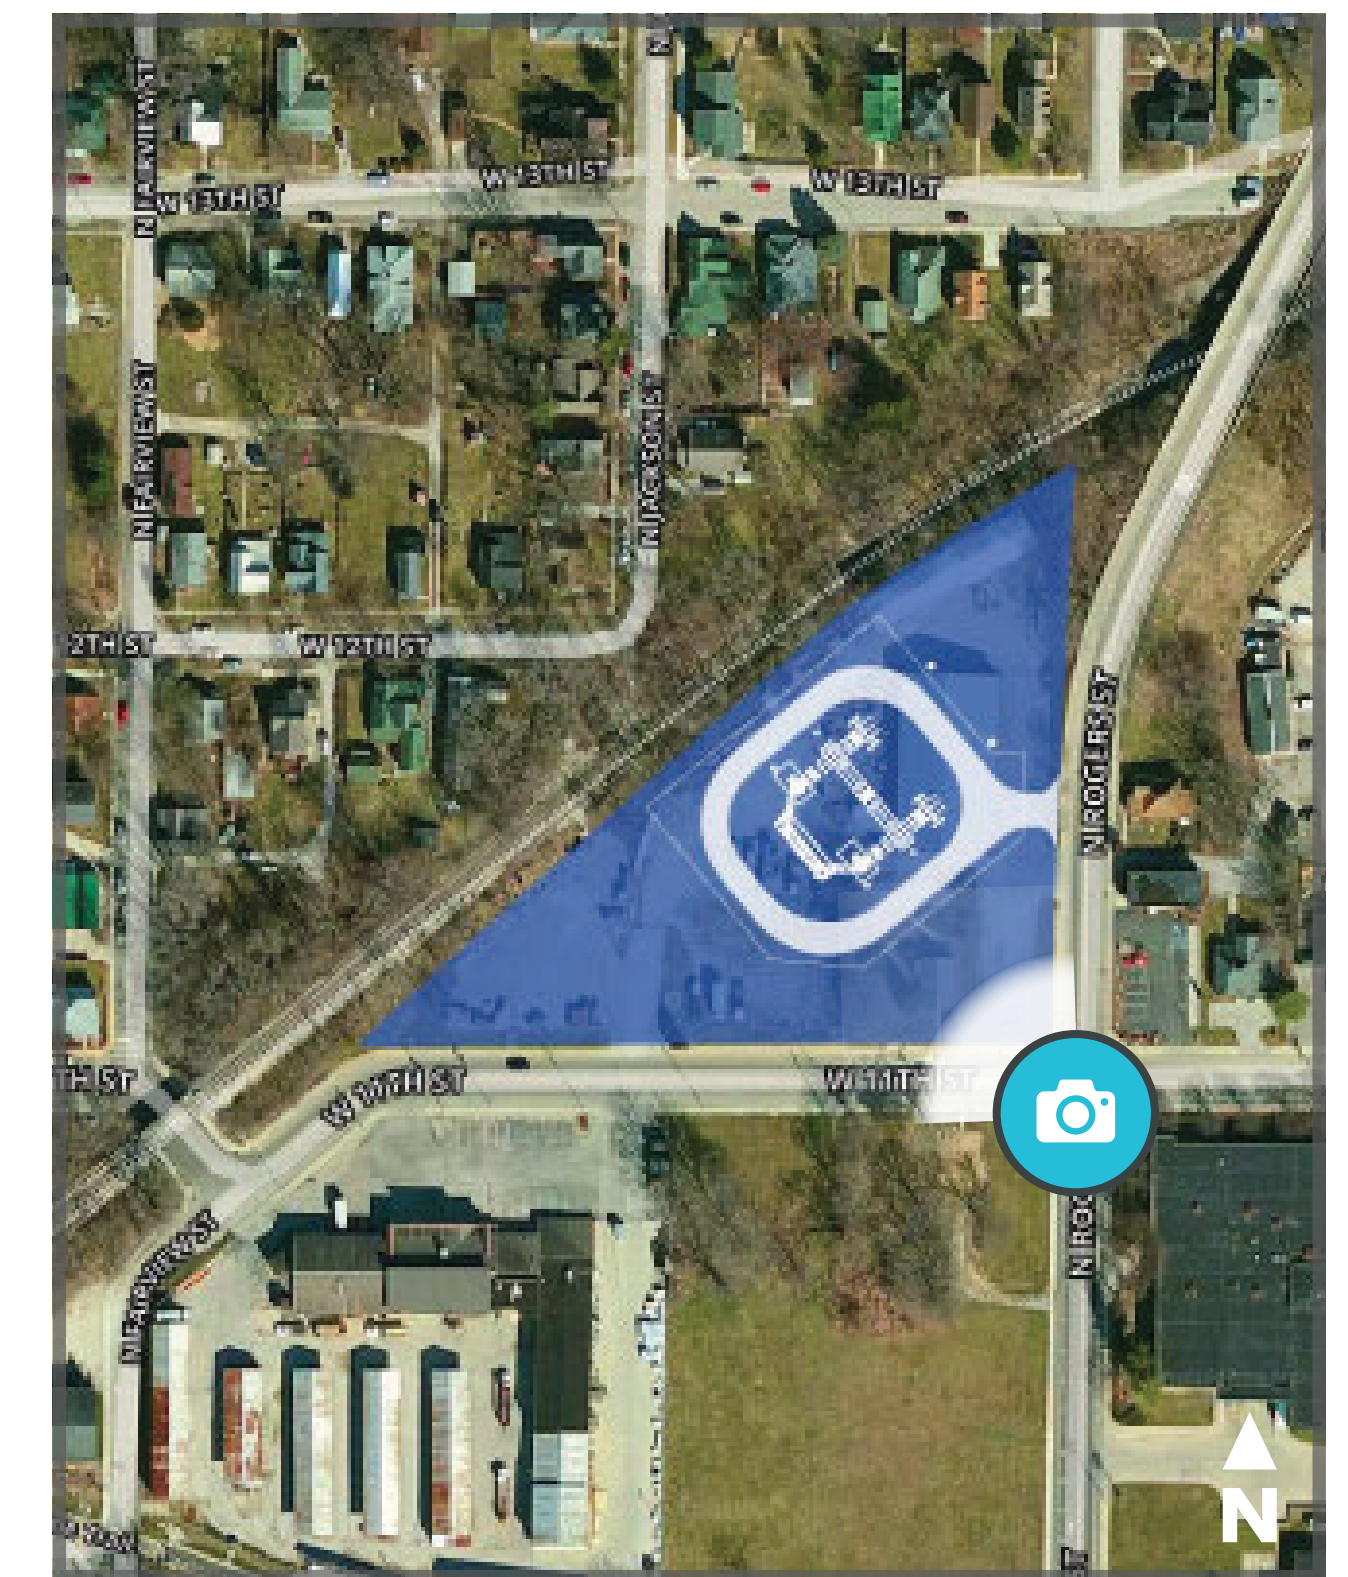

# PHOTO SIMULATION VIEWPOINT 3

DATE: 3/8/2016

TIME: 9:12 AM

LOOKING: Northwest

EXISTING CONDITIONS

### LEGEND :

-  Proposed Substation
-  Photo Location

PROPOSED CONDITIONS

Photo simulations are for discussion purposes only. Final design may change pending public and regulatory review.

## BLOOMINGTON SUBSTATION PROJECT