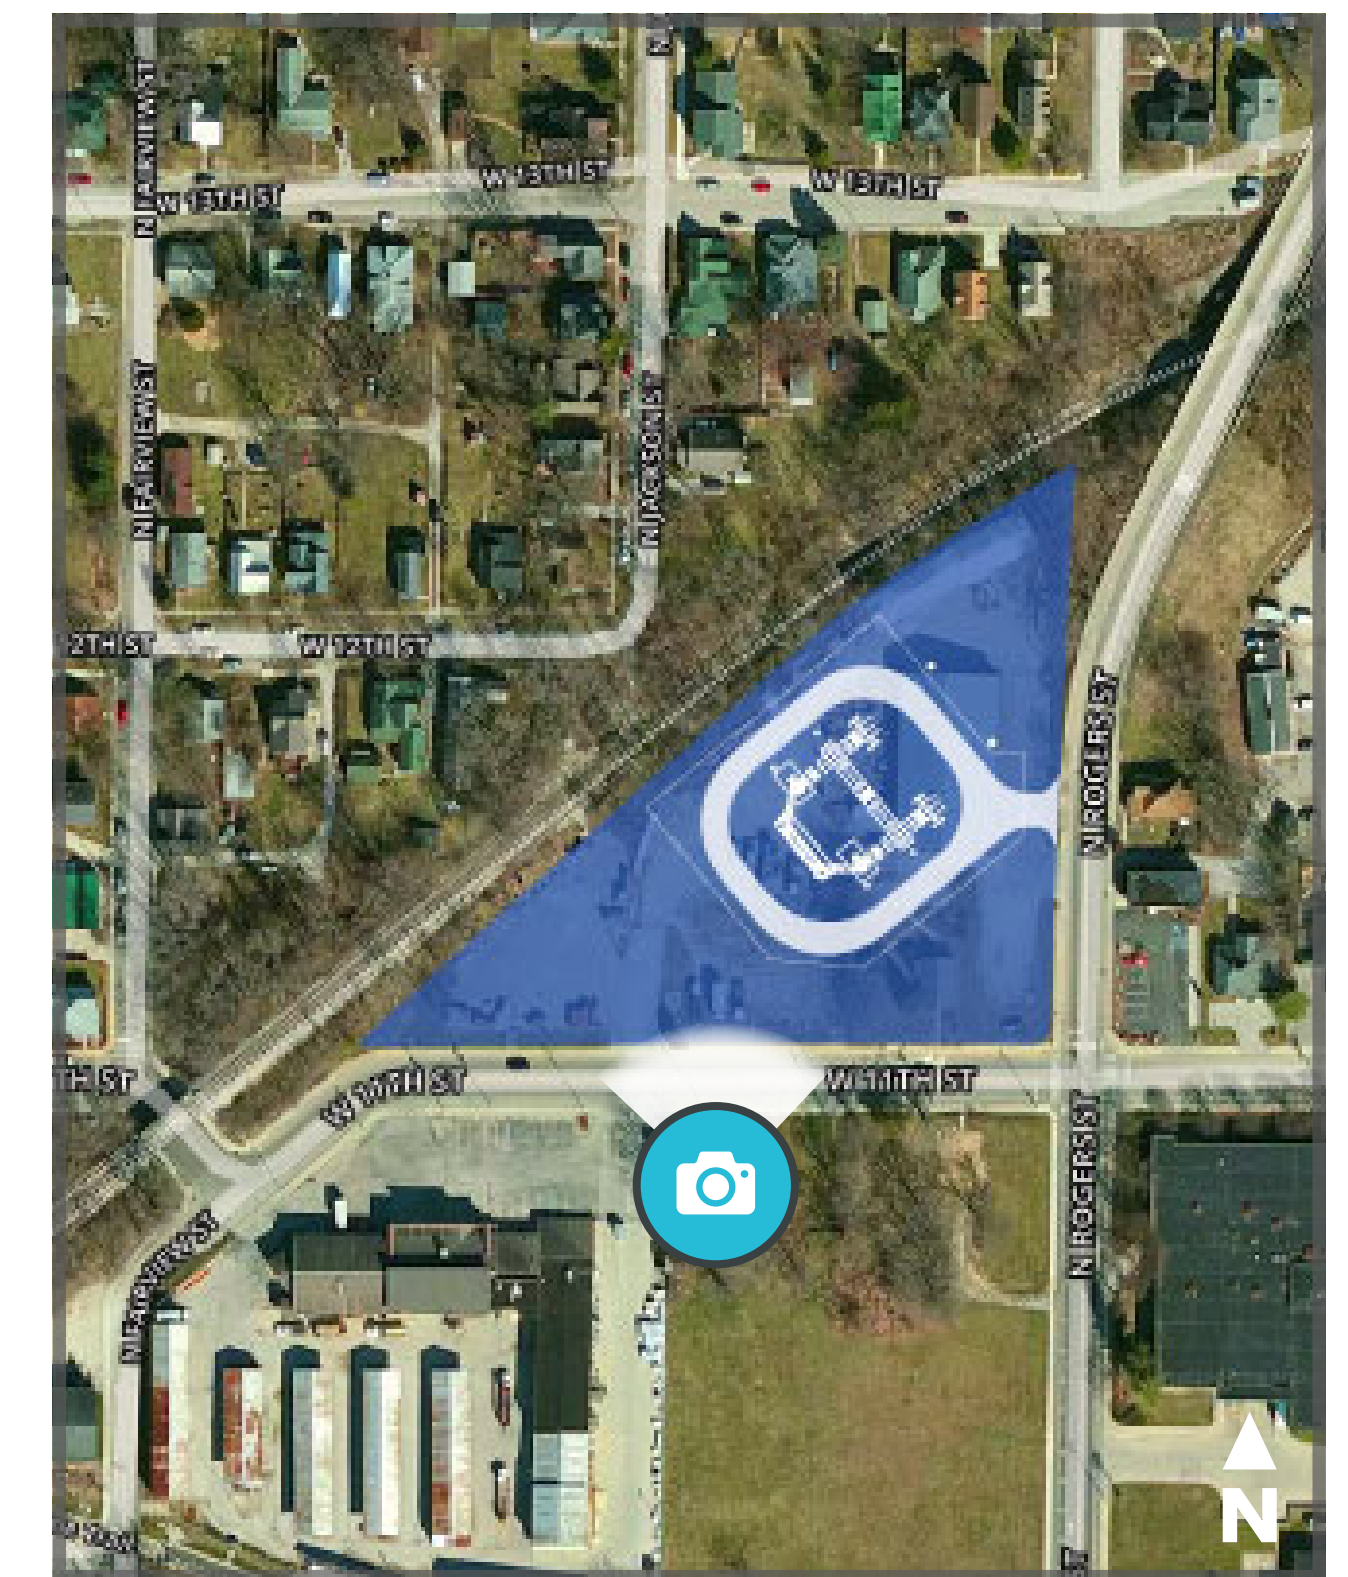

# PHOTO SIMULATION VIEWPOINT 4

DATE: 3/8/2016

TIME: 1:05 PM

LOOKING: North

EXISTING CONDITIONS

PROPOSED CONDITIONS

## LEGEND :

-  Proposed Substation
-  Photo Location

## BLOOMINGTON SUBSTATION PROJECT

Photo simulations are for discussion purposes only. Final design may change pending public and regulatory review.