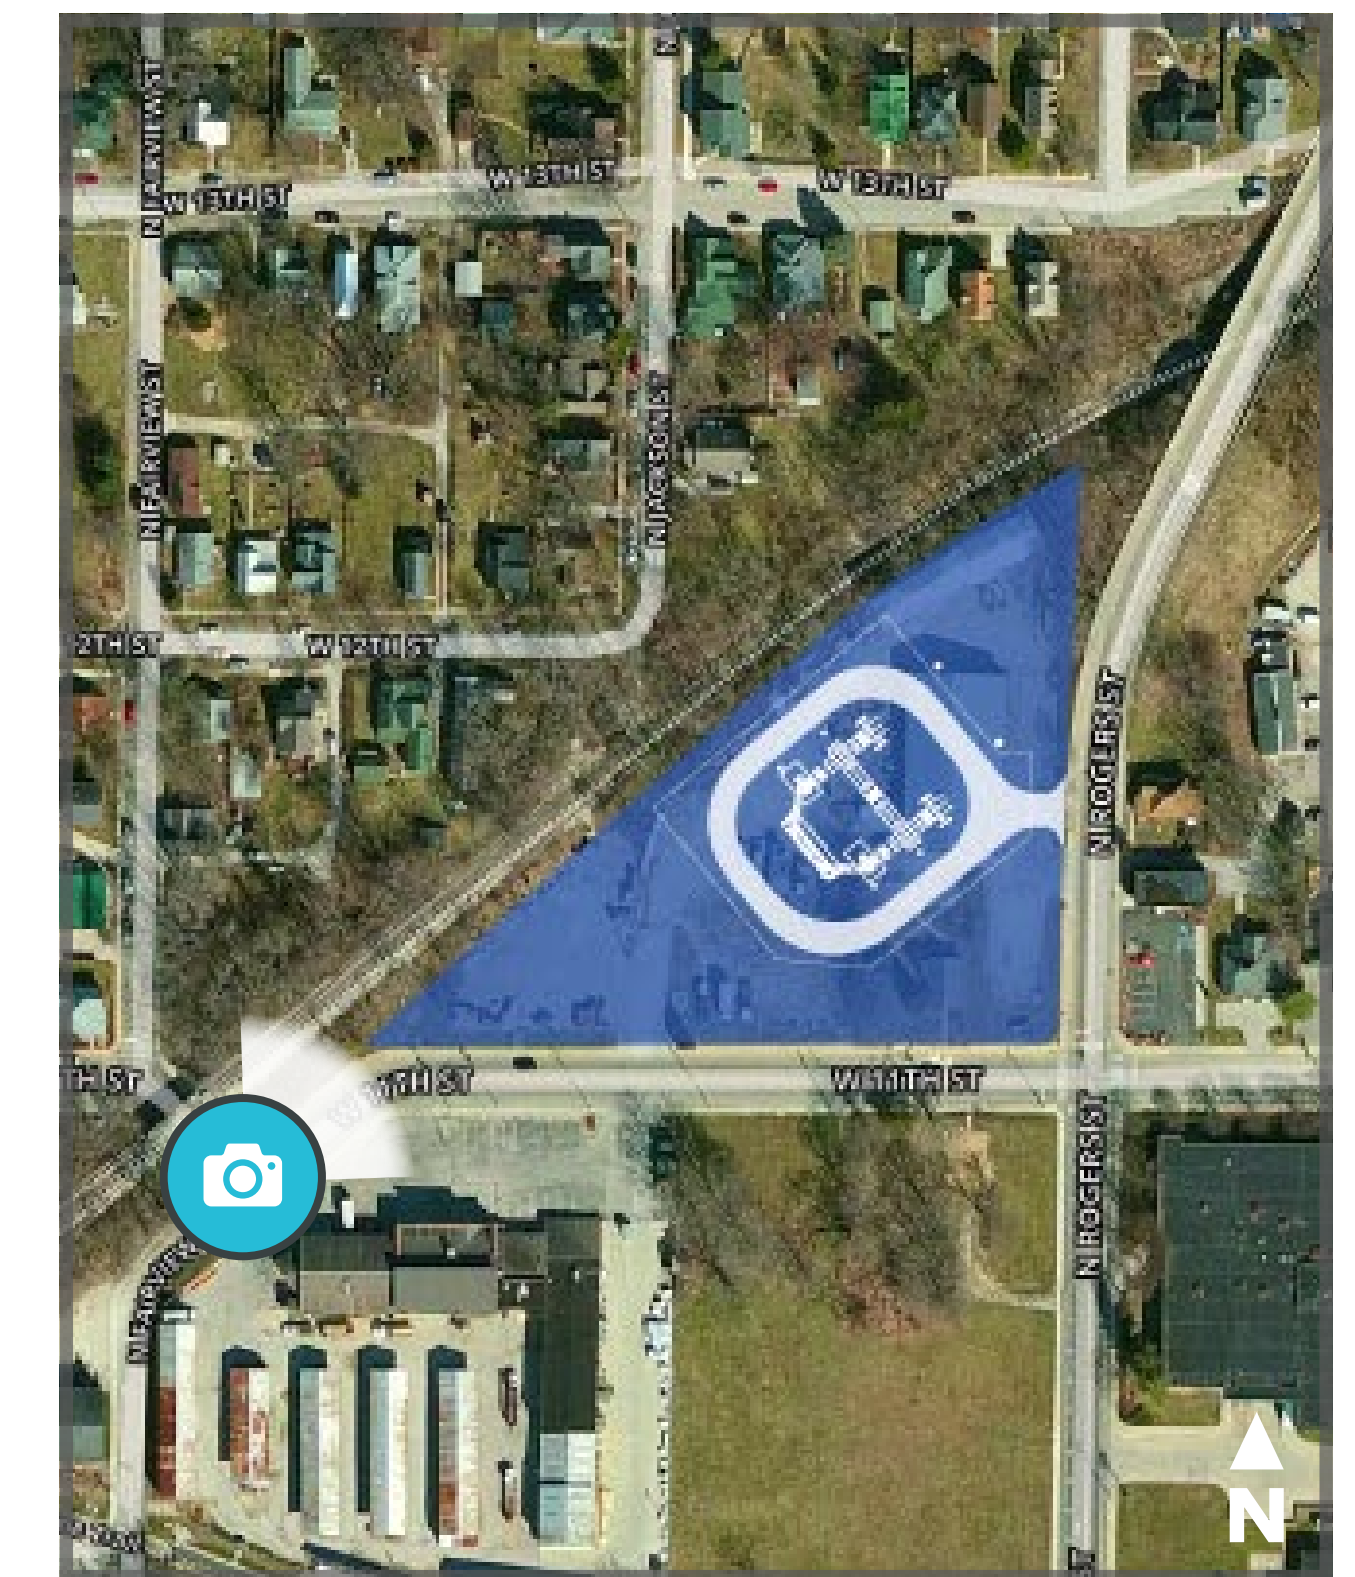

# PHOTO SIMULATION VIEWPOINT 5

DATE: 3/8/2016

TIME: 1:13 PM

LOOKING: Northeast

EXISTING CONDITIONS

PROPOSED CONDITIONS

LEGEND :

 Proposed Substation

 Photo Location

## BLOOMINGTON SUBSTATION PROJECT

Photo simulations are for discussion purposes only. Final design may change pending public and regulatory review.