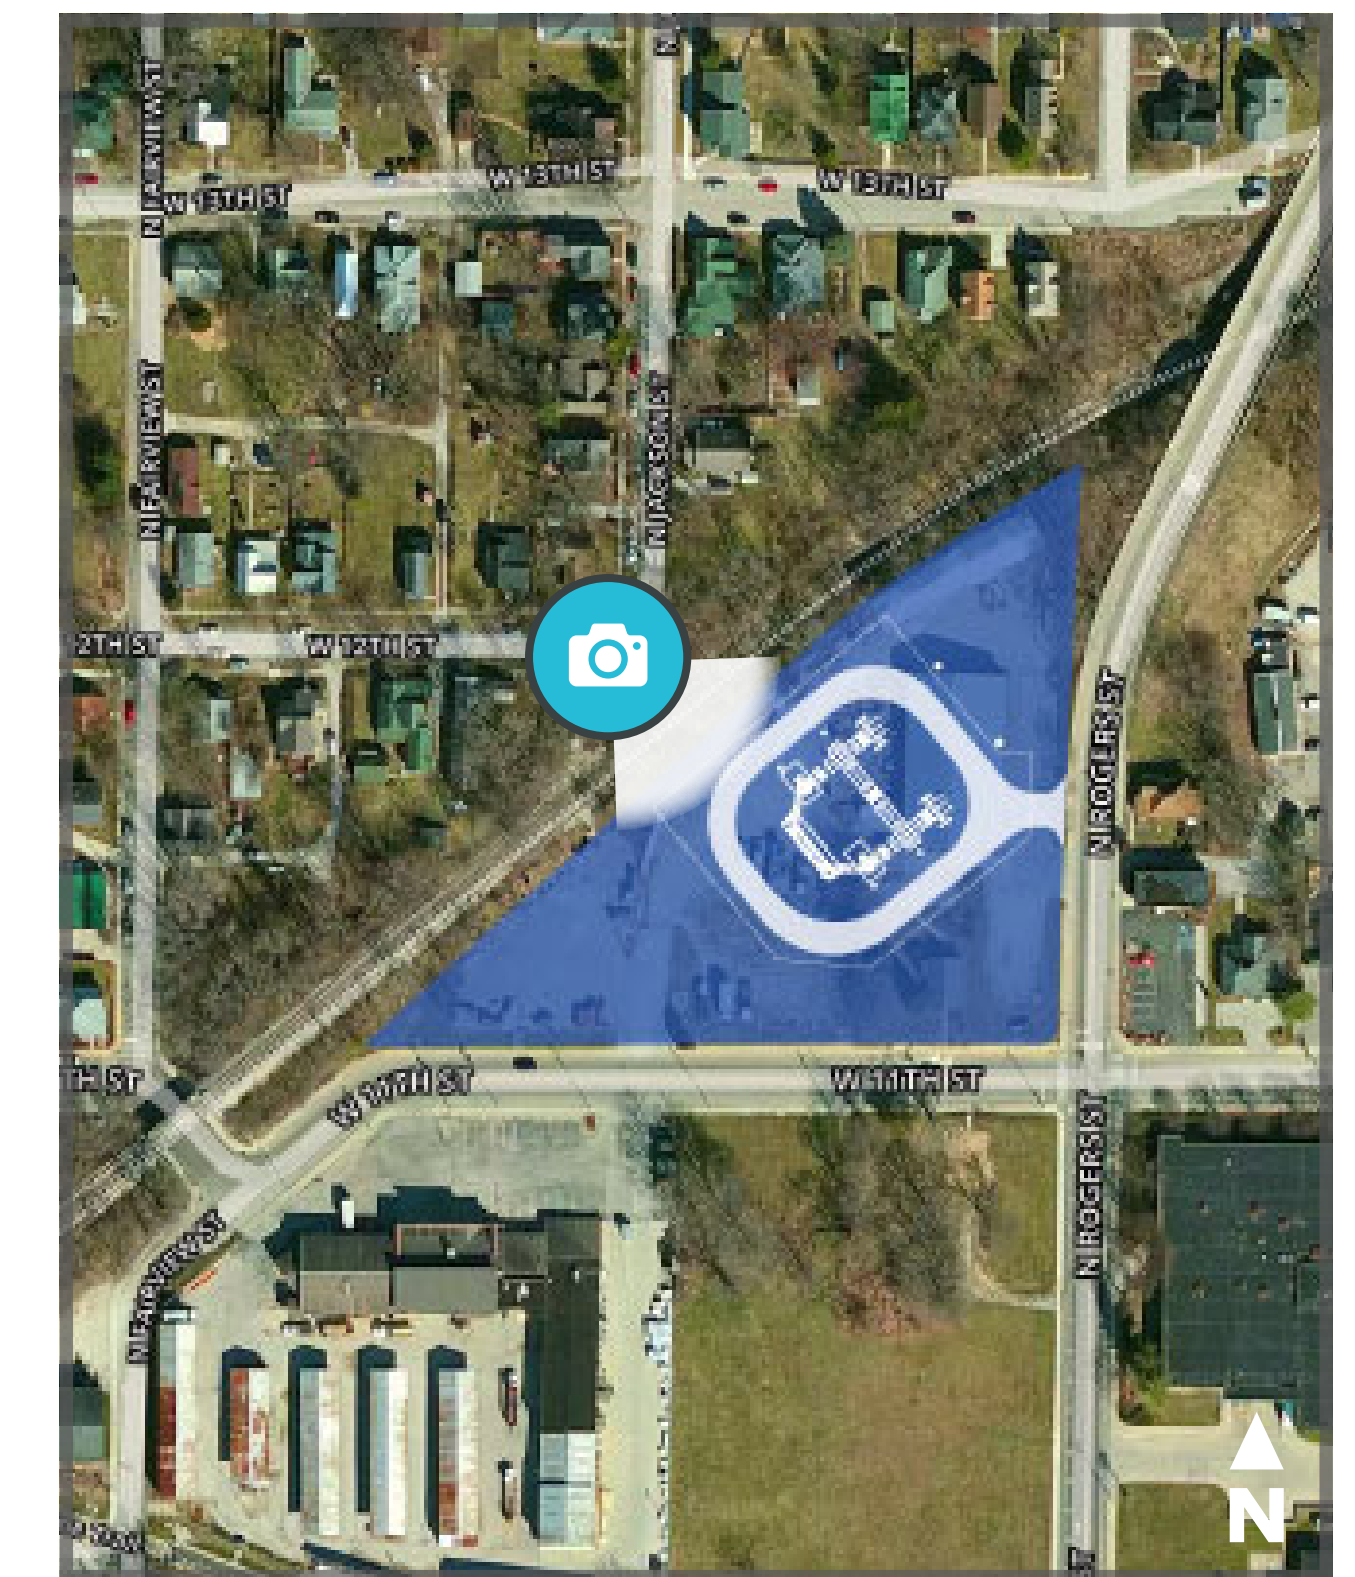

PHOTO SIMULATION VIEWPOINT 6

DATE: 3/8/2016

TIME: 10:07 AM

LOOKING: Southeast

EXISTING CONDITIONS

PROPOSED CONDITIONS

LEGEND :

-  Proposed Substation
-  Photo Location

BLOOMINGTON SUBSTATION PROJECT

Photo simulations are for discussion purposes only. Final design may change pending public and regulatory review.