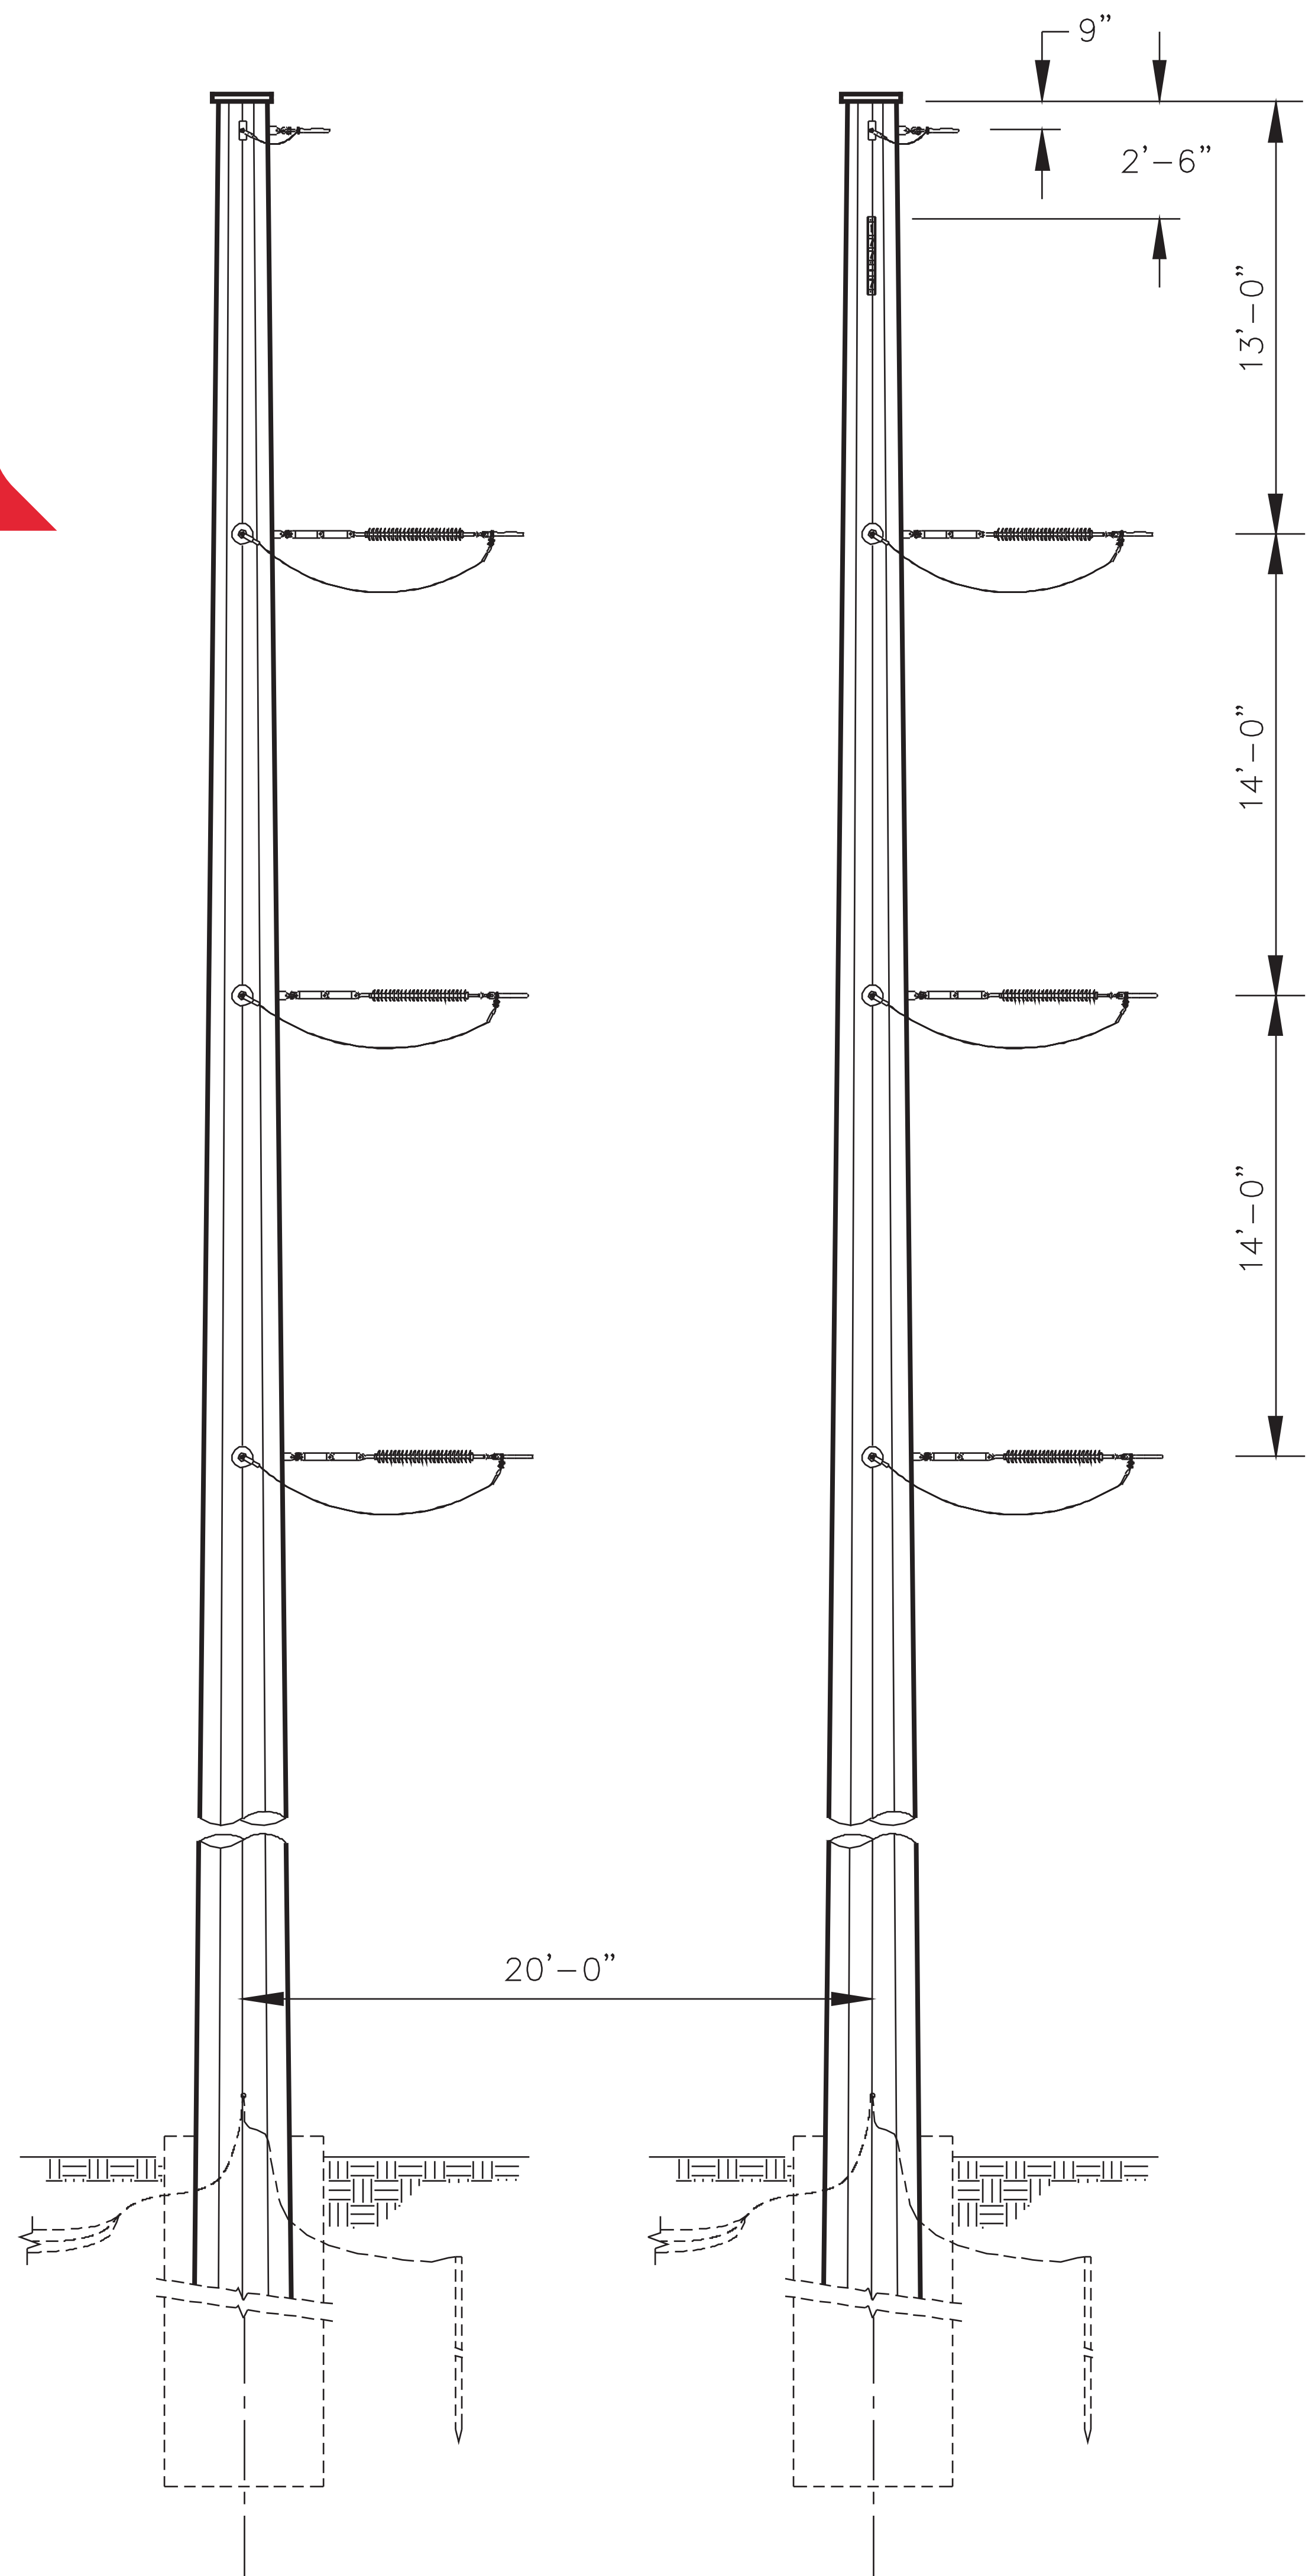

# Typical Structure

WE POWER LIFE

Typical  
138-kV  
Dead-End  
Structure

At Entergy Texas, we have a simple set of values: Focus on our customers, treat people with respect and act with integrity. Our project construction plan will be developed with you, our valued customer, in mind. Once work begins, we will work safely during reasonable hours with as little inconvenience to you as possible.